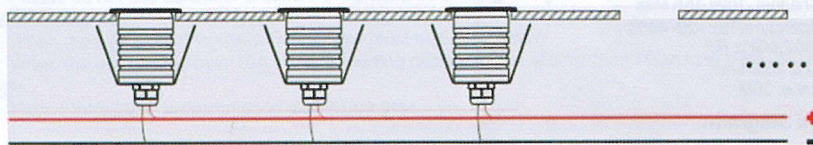

Sauna Led Spot Lamp

Product Model	WMSL6
LED Source	LED5050 0.2W
LED Color	RGBW
Surface Color	Silvery
Material	304 Stainless steel
Beam Angle	120°
Total Power Consumption	6W (2pcs), 20w (6pcs)
Work Temperature	-25° C~+105° C
Storage Temperature	-35° C~+115° C
Net Weight	0.20 Kg
Input Voltage	12V/24V
Light Dimensions	Ø60*H60 mm

Luminaires [CSA C22.2#250.0:2021 Ed.5+U1]

Physical Dimensions

≥0.9
Power Factor

IP65
IP Level

50,000
Hrs
Life me

ETL
Intertek

Light Distribution Mounting

1. Drill the hole Diameter:33MM

2. Connect cable

3. Embedded installation