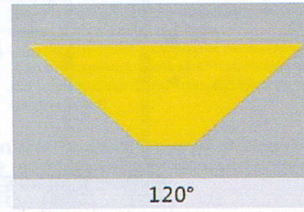

Sauna Led Spot Lamp

Product Model	WMSL6
LED Source	LED5050 0.2W
LED Color	RGBW
Surface Color	Silvery
Material	304 Stainless steel
Beam Angle	120°
Total Power Consumption	6W (2pcs), 20w (6pcs)
Work Temperature	-25° C~+105° C
Storage Temperature	-35° C~+115° C
Net Weight	0.20 Kg
Input Voltage	12V/24V
Light Dimensions	Ø60*H60 mm

Luminaires [CSA C22.2#250.0:2021 Ed.5+U1]

Physical Dimensions

≥0.9
Power Factor

IP65
IP Level

50,000
Hrs
Life me

ETL
Intertek

Light Distribution Mounting

1. Drill the hole Diameter:33MM