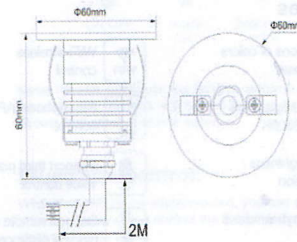

Sauna Led Spot Lamp

Product Model	WMSL6
LED Source	LED5050 0.2W
LED Color	RGBW
Surface Color	Silvery
Material	304 Stainless steel
Beam Angle	120°
Total Power Consumption	6W (2pcs), 20w (6pcs)
Work Temperature	-25° C~+105° C
Storage Temperature	-35° C~+115° C
Net Weight	0.20 Kg
Input Voltage	12V/24V
Light Dimensions	Ø60*H60 mm

Luminaires [CSA C22.2#250.0:2021 Ed.5+U1]

Physical Dimensions

≥0.9
Power Factor

IP65
IP Level

50,000
Hrs
Life me

ETL
Intertek

Light Distribution Mounting

1. Drill the hole Diameter:33MM