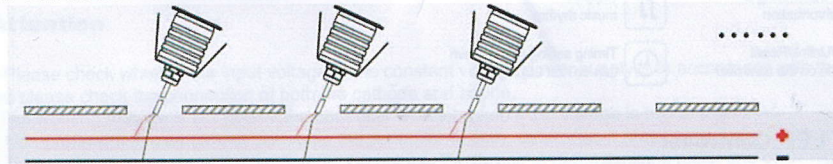

Sauna Led Spot Lamp

Product Model	WMSL6
LED Source	LED5050 0.2W
LED Color	RGBW
Surface Color	Silvery
Material	304 Stainless steel
Beam Angle	120°
Total Power Consumption	6W (2pcs), 20w (6pcs)
Work Temperature	-25° C~+105° C
Storage Temperature	-35° C~+115° C
Net Weight	0.20 Kg
Input Voltage	12V/24V
Light Dimensions	Ø60*H60 mm

Luminaires [CSA C22.2#250.0:2021 Ed.5+U1]

Physical Dimensions

≥0.9
Power Factor

IP65
IP Level

50,000
Hrs
Life me

ETL
Intertek

Light Distribution Mounting

1. Drill the hole Diameter:33MM

2. Connect cable

3. Embedded installation